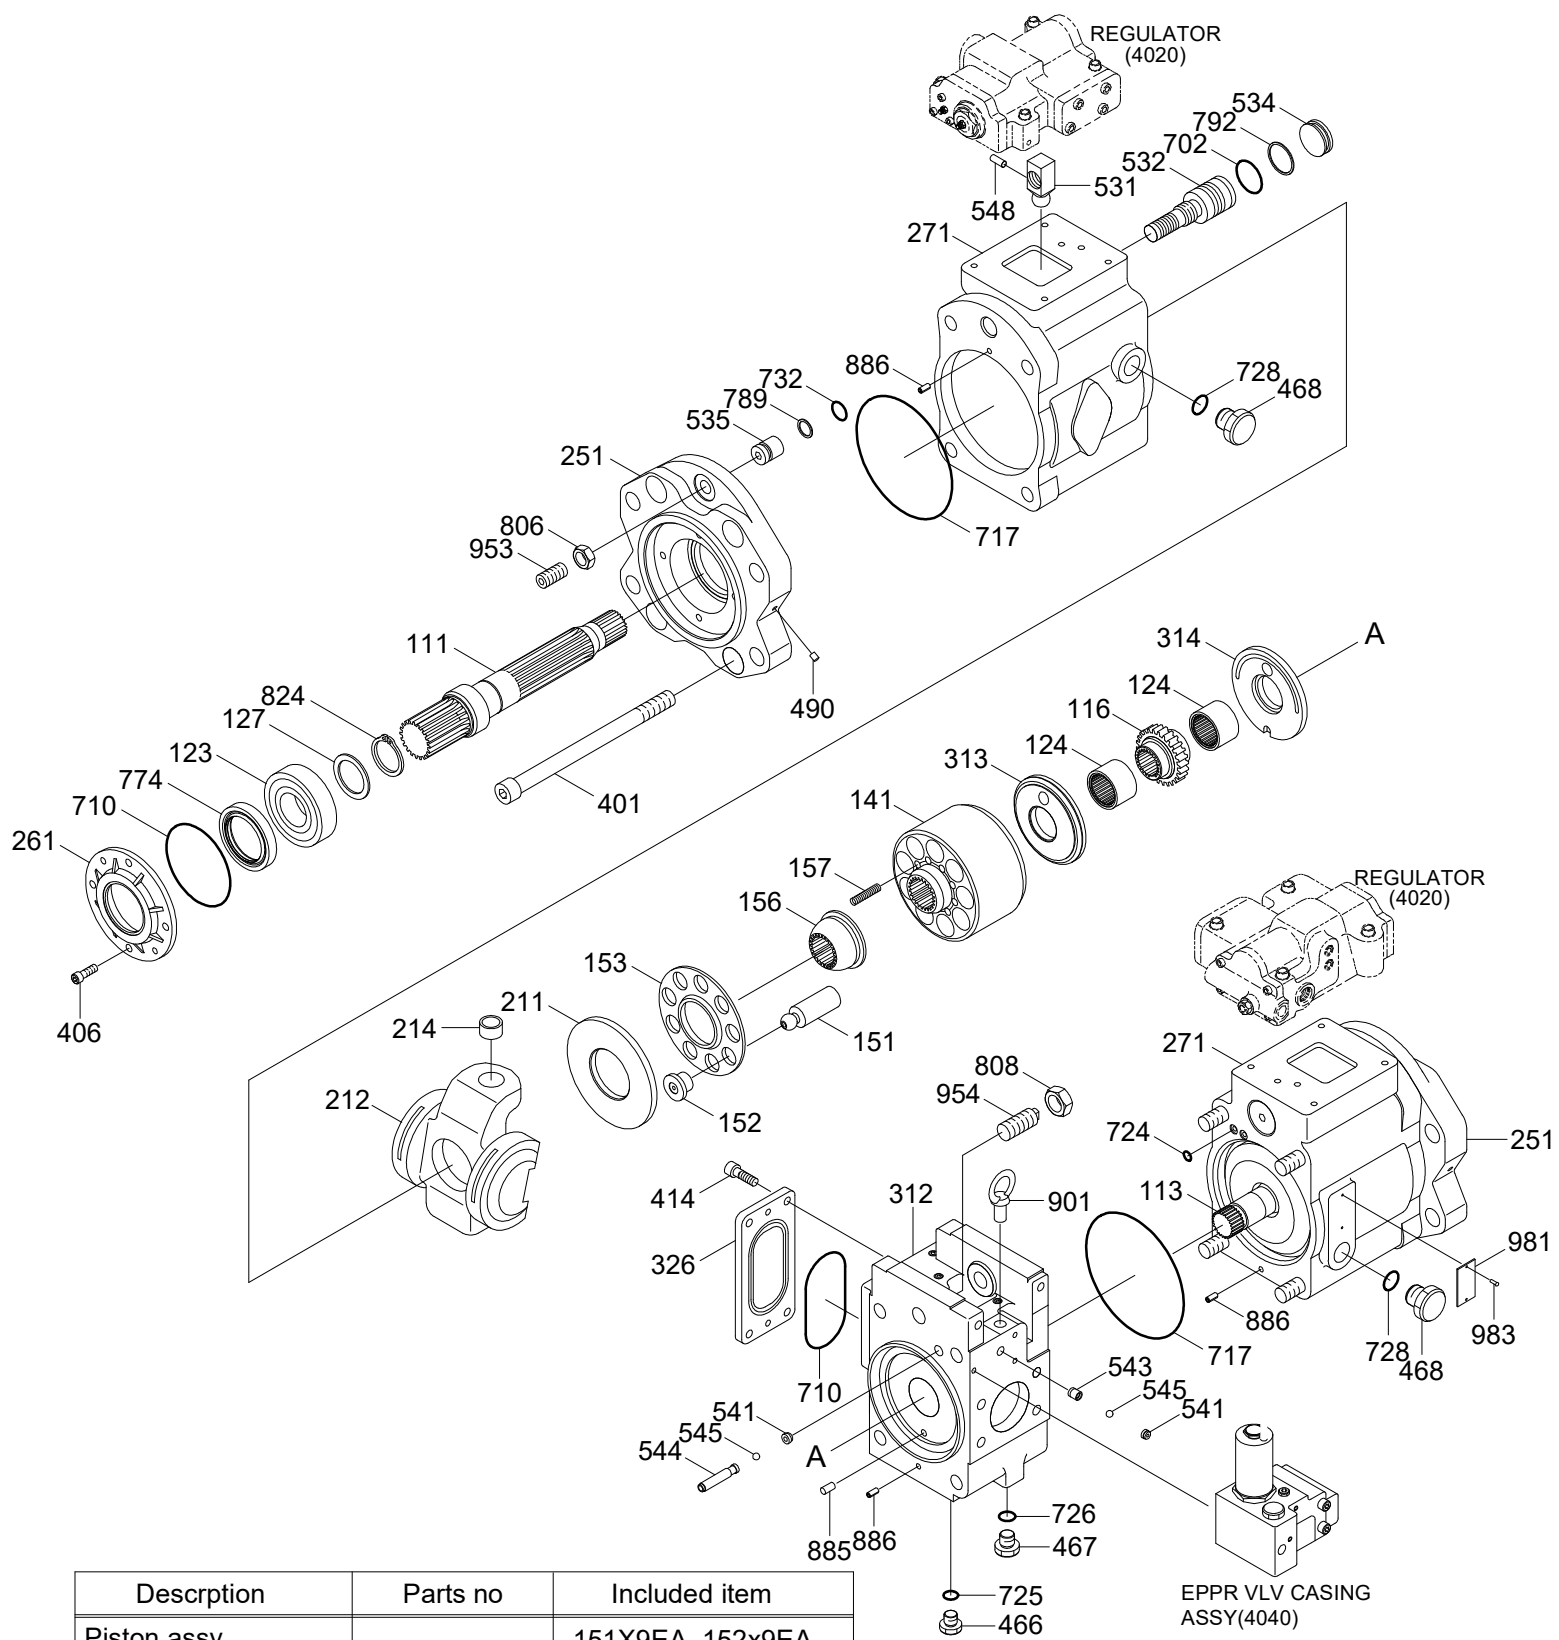

MAIN PUMP

Description	Parts no	Included item
Piston assy		151X9EA, 152x9EA
Cylinder assy (RH)		141, 313
Cylinder assy (LH)		141, 314
Swash plate assy		212, 214
Check 1 assy		541, 543, 545
Check 2 assy		541, 544, 545
Tilting pin assy		531, 548